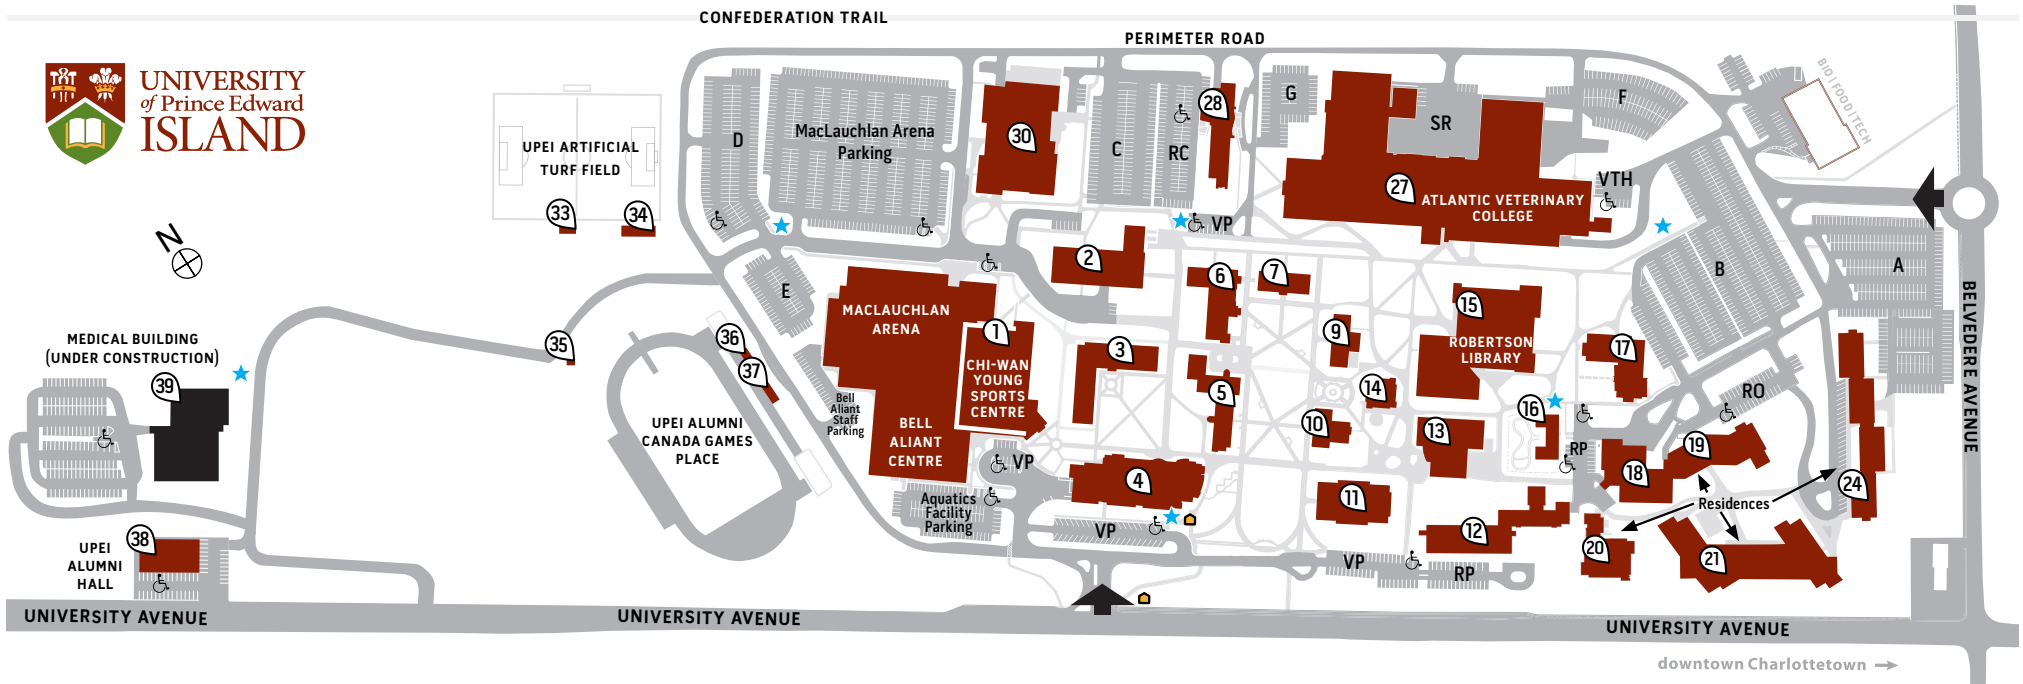

UNIVERSITY OF PRINCE EDWARD ISLAND » CAMPUS MAP »

550 University Avenue, Charlottetown, Prince Edward Island, Canada C1A 4P3 upei.ca

CAMPUS BUILDINGS

- 1 Chi-Wan Young Sports Centre (YSC)
- 2 Central Utility Building (CUB)
- 3 Health Sciences Building (HSB)
- 4 W.A. Murphy Student Centre (MSC)
- 5 SDU Main Building (SDMB)
- 6 Steel Building (SB)
- 7 Dalton Hall (DH)
- 9 Memorial Hall (MH)
- 10 Cass Science Hall (CSH)
- 11 Kelley Memorial Building (KMB)
- 12 Don and Marion McDougall Hall (MCDH)
- 13 Duffy Science Centre (DSC)
- 14 Chaplaincy Centre (CC)
- 15 Robertson Library (RL)
- 16 Daycare Building (DCB)
- 18 Wanda Wyatt Dining Hall (WDH)
- 19 Bill and Denise Andrew Hall (AH) (Residence)
- 20 Bernardine Hall (BEH) (Residence)
- 21 Performing Arts Centre and Residence (PAC)
- 24 Blanchard Hall (BLH) (Residence)
- 27 Atlantic Veterinary College (AVC)

PARKING

- A General & Overnight During Winter Months
- B General & Designated
- C Designated
- D General
- E General
- F Designated
- G Designated
- VTH Teaching Hospital Clients
- ♿ Accessible
- RO Residence Only
- VP Visitor Metered (UPEI parking pass not required)
- RP Reserved
- SR Shipping and Receiving
- RC Research Centre

-  BUS SHELTER
-  EMERGENCY CALL STATION