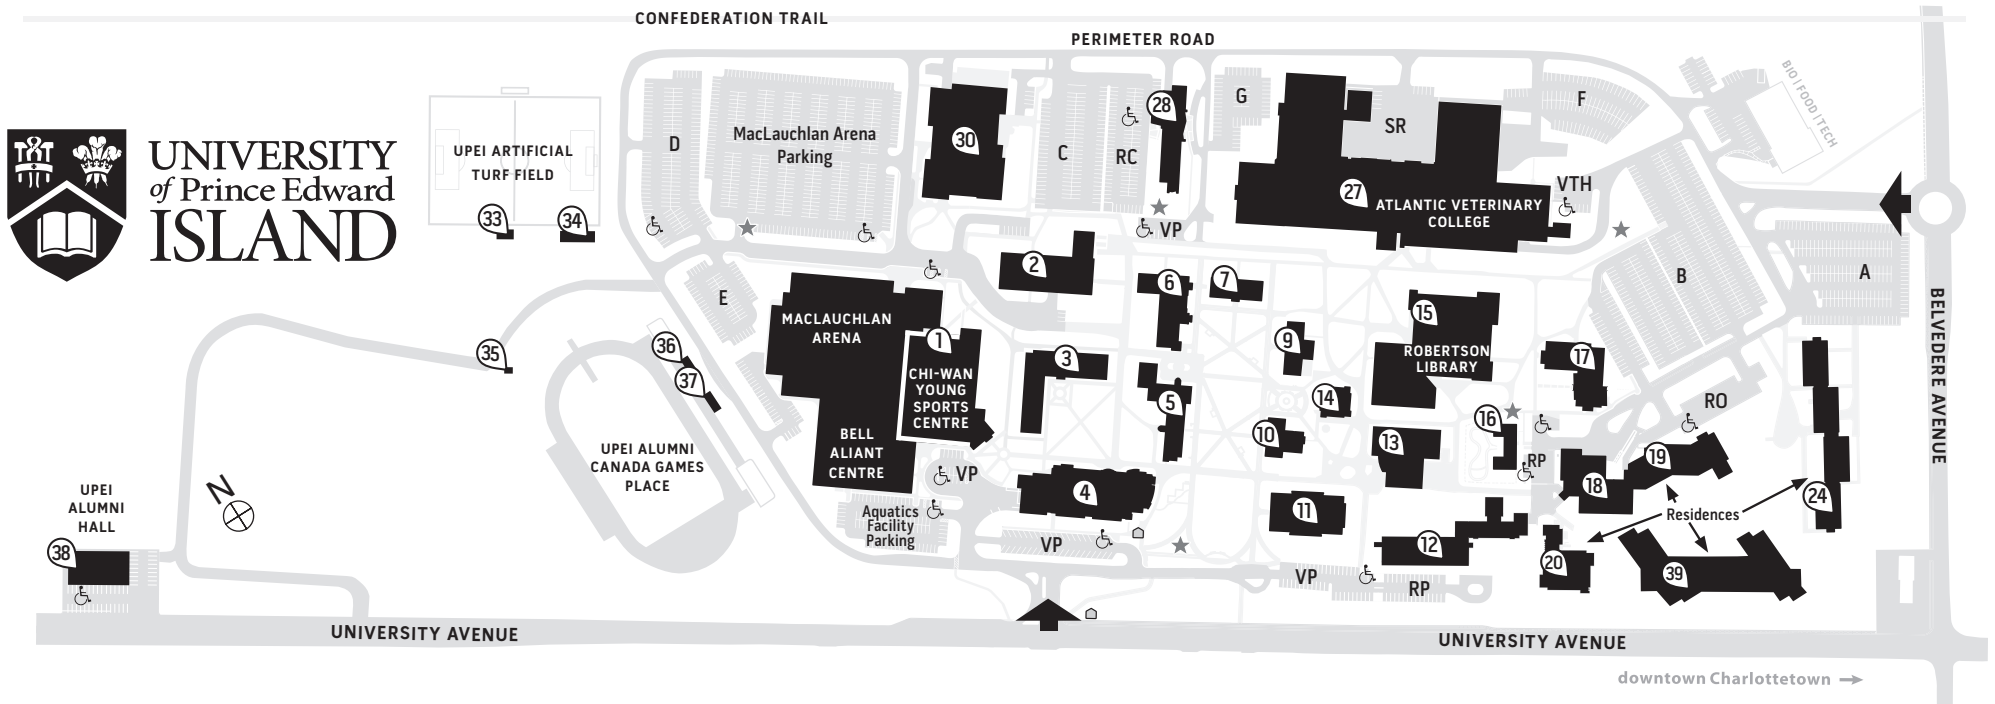

# UNIVERSITY OF PRINCE EDWARD ISLAND » CAMPUS MAP »

550 University Avenue, Charlottetown, Prince Edward Island, Canada C1A 4P3 [upei.ca](http://upei.ca)

## CAMPUS BUILDINGS

- |   |   |   |
|---|---|---|
| 1 Chi-Wan Young Sports Centre (YSC)     | 13 Duffy Science Centre (DSC)                   | 30 Faculty of Sustainable Design Engineering Building (FSDEB) |
| 2 Central Utility Building (CUB)        | 14 Chaplaincy Centre (CC)                       | 33 Artificial Turf Field Announcers' Building                 |
| 3 Health Sciences Building (HSB)        | 15 Robertson Library (RL)                       | 34 Clubhouse  |
| 4 W.A. Murphy Student Centre (MSC)      | 16 Daycare Building (DCB)                       | 35 Alumni Canada Games Place Storage Building                 |
| 5 SDU Main Building (SDMB)              | 17 K.C. Irving Chemistry Centre (ICC)           | 36 Alumni Canada Games Place Announcers' Building             |
| 6 Steel Building (SB)                   | 18 Wanda Wyatt Dining Hall (WDH)                | 37 Alumni Canada Games Place VIP Building                     |
| 7 Dalton Hall (DH)                      | 19 Bill and Denise Andrew Hall (AH) (Residence) | 38 UPEI Alumni Hall (ALH)                                     |
| 9 Memorial Hall (MH)                    | 20 Bernardine Hall (BEH) (Residence)            | 39 New Residence to be completed in 2022                      |
| 10 Cass Science Hall (CSH)              | 24 Blanchard Hall (BLH) (Residence)             |   |
| 11 Kelley Memorial Building (KMB)       | 27 Atlantic Veterinary College (AVC)            |   |
| 12 Don and Marion McDougall Hall (MCDH) | 28 Regis and Joan Duffy Research Centre (DRC)   |   |