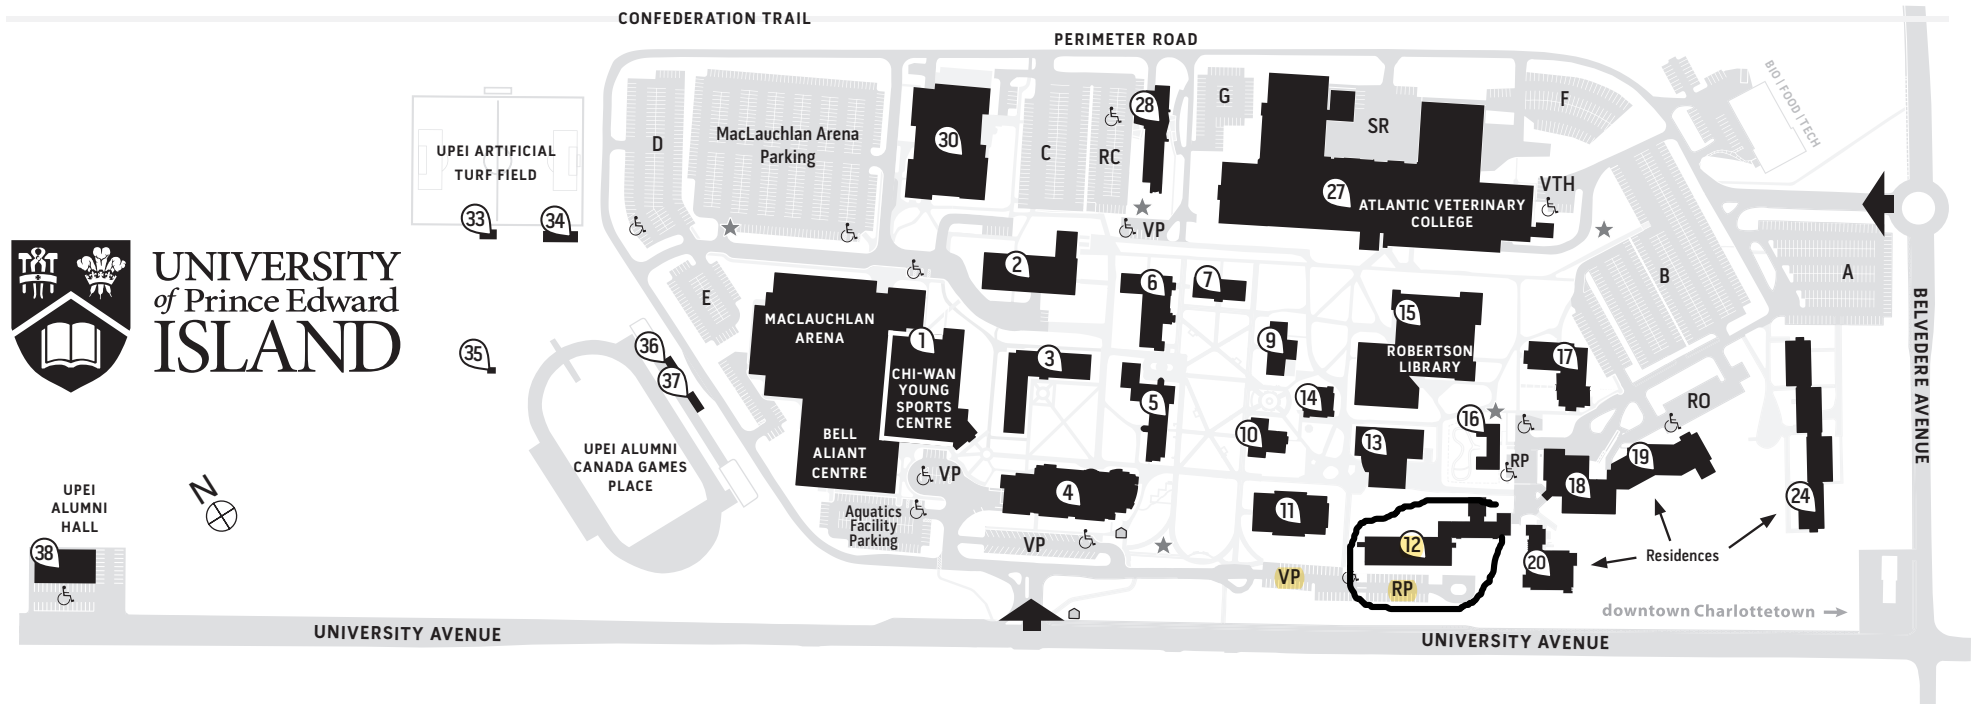

UNIVERSITY OF PRINCE EDWARD ISLAND » CAMPUS MAP »

550 University Avenue, Charlottetown, Prince Edward Island, Canada C1A 4P3 upei.ca

CAMPUS BUILDINGS

- 1 Chi-Wan Young Sports Centre (YSC)
- 2 Central Utility Building (CUB)
- 3 Health Sciences Building (HSB)
- 4 W.A. Murphy Student Centre (MSC)
- 5 SDU Main Building (SDMB)
- 6 Steel Building (SB)
- 7 Dalton Hall (DH)
- 9 Memorial Hall (MH)
- 10 Cass Science Hall (CSH)
- 11 Kelley Memorial Building (KMB)
- 12 **Don and Marion McDougall Hall (MCDH)**
- 13 Duffy Science Centre (DSC)
- 14 Chaplaincy Centre (CC)
- 15 Robertson Library (RL)
- 16 Daycare Building (DCB)
- 17 K.C. Irving Chemistry Centre (ICC)
- 18 Wanda Wyatt Dining Hall (WDH)
- 19 Bill and Denise Andrew Hall (AH) (Residence)
- 20 Bernardine Hall (BEH) (Residence)
- 24 Blanchard Hall (BLH) (Residence)

- 27 Atlantic Veterinary College (AVC)
- 28 Regis and Joan Duffy Research Centre (DRC)
- 30 Faculty of Sustainable Design Engineering Building
- 33 Artificial Turf Field Announcers' Building
- 34 Clubhouse
- 35 Alumni Canada Games Place Storage Building
- 36 Alumni Canada Games Place Announcers' Building
- 37 Alumni Canada Games Place VIP Building
- 38 Alumni Hall

-  BUS SHELTER
-  EMERGENCY CALL STATION

PARKING

- A General & Overnight During Winter Months
- B General & Designated
- C Designated
- D General
- E General
- F Designated
- G Designated
- VTH Teaching Hospital Clients
-  Accessible
- RO Residence Only
- VP Visitor Metered (UPEI parking pass not required)
- RP Reserved
- SR Shipping and Receiving
- RC Research Centre