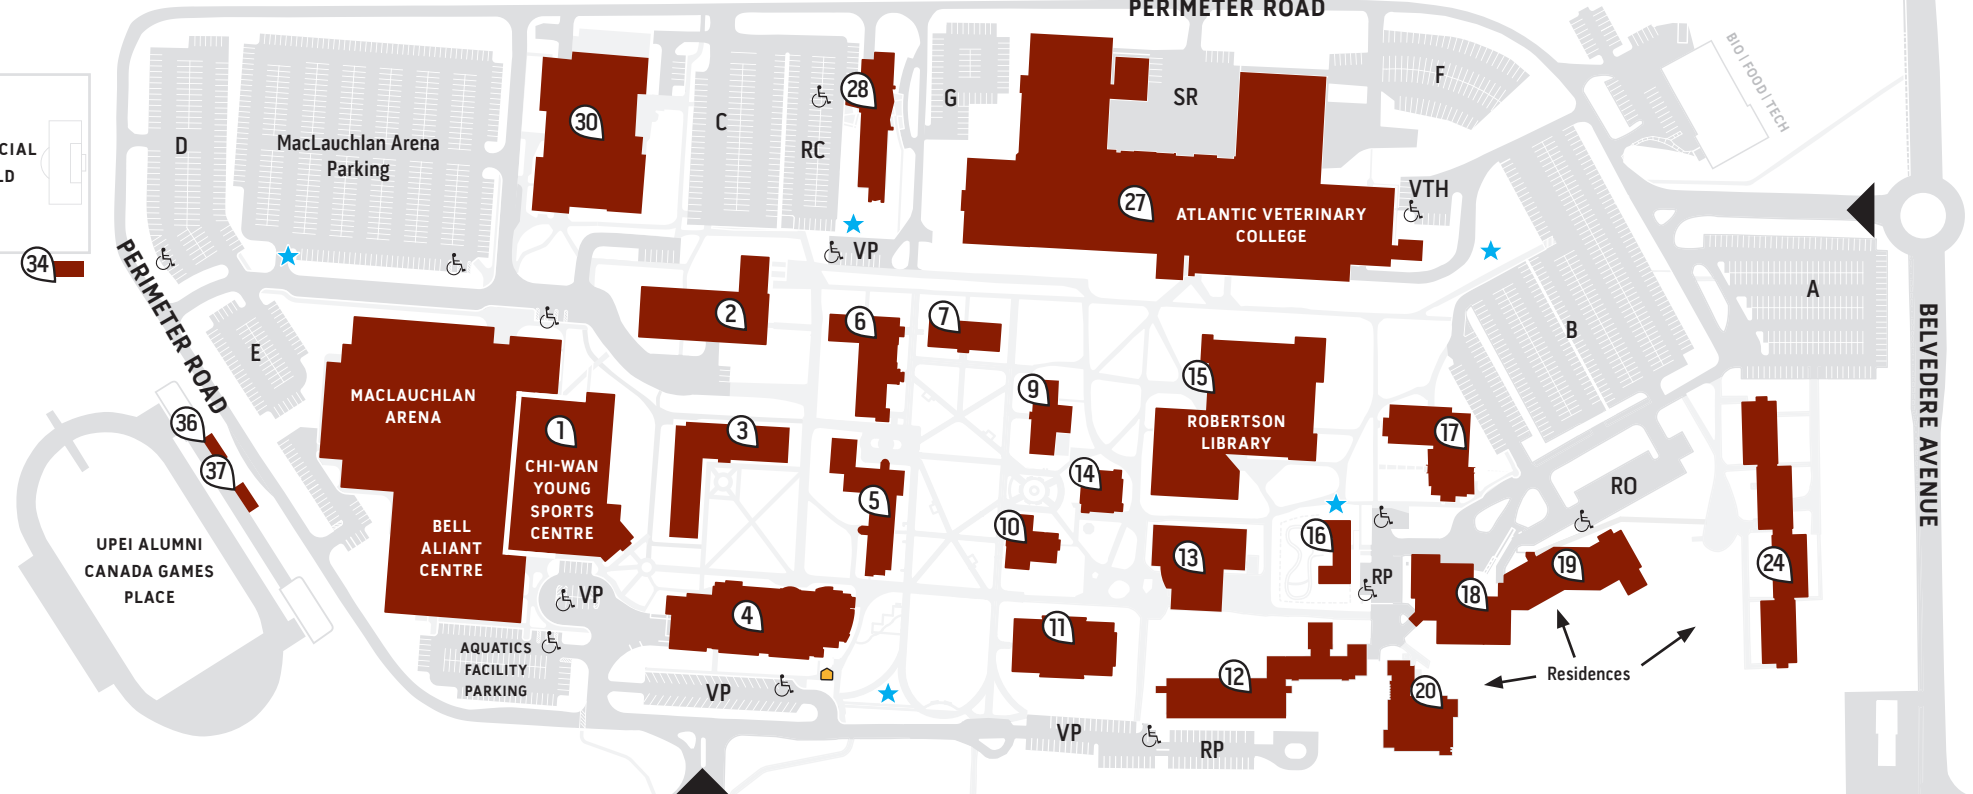

CONFEDERATION TRAIL

PERIMETER ROAD

UNIVERSITY  
of Prince Edward  
ISLAND

618 UNIVERSITY AVENUE

UNIVERSITY AVENUE

UNIVERSITY AVENUE

**CAMPUS BUILDINGS**

- 1 Chi-Wan Young Sports Centre (YSC)
- 2 Central Utility Building (CUB)
- 3 Health Sciences Building (HSB)
- 4 W.A. Murphy Student Centre (MSC)
- 5 SDU Main Building (SDMB)
- 6 Steel Building (SB)
- 7 Dalton Hall (DH)
- 9 Memorial Hall (MH)
- 10 Cass Science Hall (CSH)
- 11 Kelley Memorial Building (KMB)
- 12 Don and Marion McDougall Hall (MCDH)
- 13 Duffy Science Centre (DSC)
- 14 Chaplaincy Centre (CC)
- 15 Robertson Library (RL)
- 16 Daycare Building (DCB)
- 17 K.C. Irving Chemistry Centre (ICC)
- 18 Wanda Wyatt Dining Hall (WDH)
- 19 Bill and Denise Andrew Hall (AH) (Residence)
- 20 Bernardine Hall (BEH) (Residence)
- 24 Blanchard Hall (BLH) (Residence)

**PARKING**

- A General & Overnight During Winter Months
- B General & Designated
- C Designated
- D General
- E General
- F Designated
- G Designated
- VTH Teaching Hospital Clients
- ♿ Accessible
- RO Residence Only
- VP Visitor Metered (UPEI parking pass not required)
- RP Reserved
- SR Shipping and Receiving
- RC Research Centre

- BUS SHELTER
- EMERGENCY CALL STATION