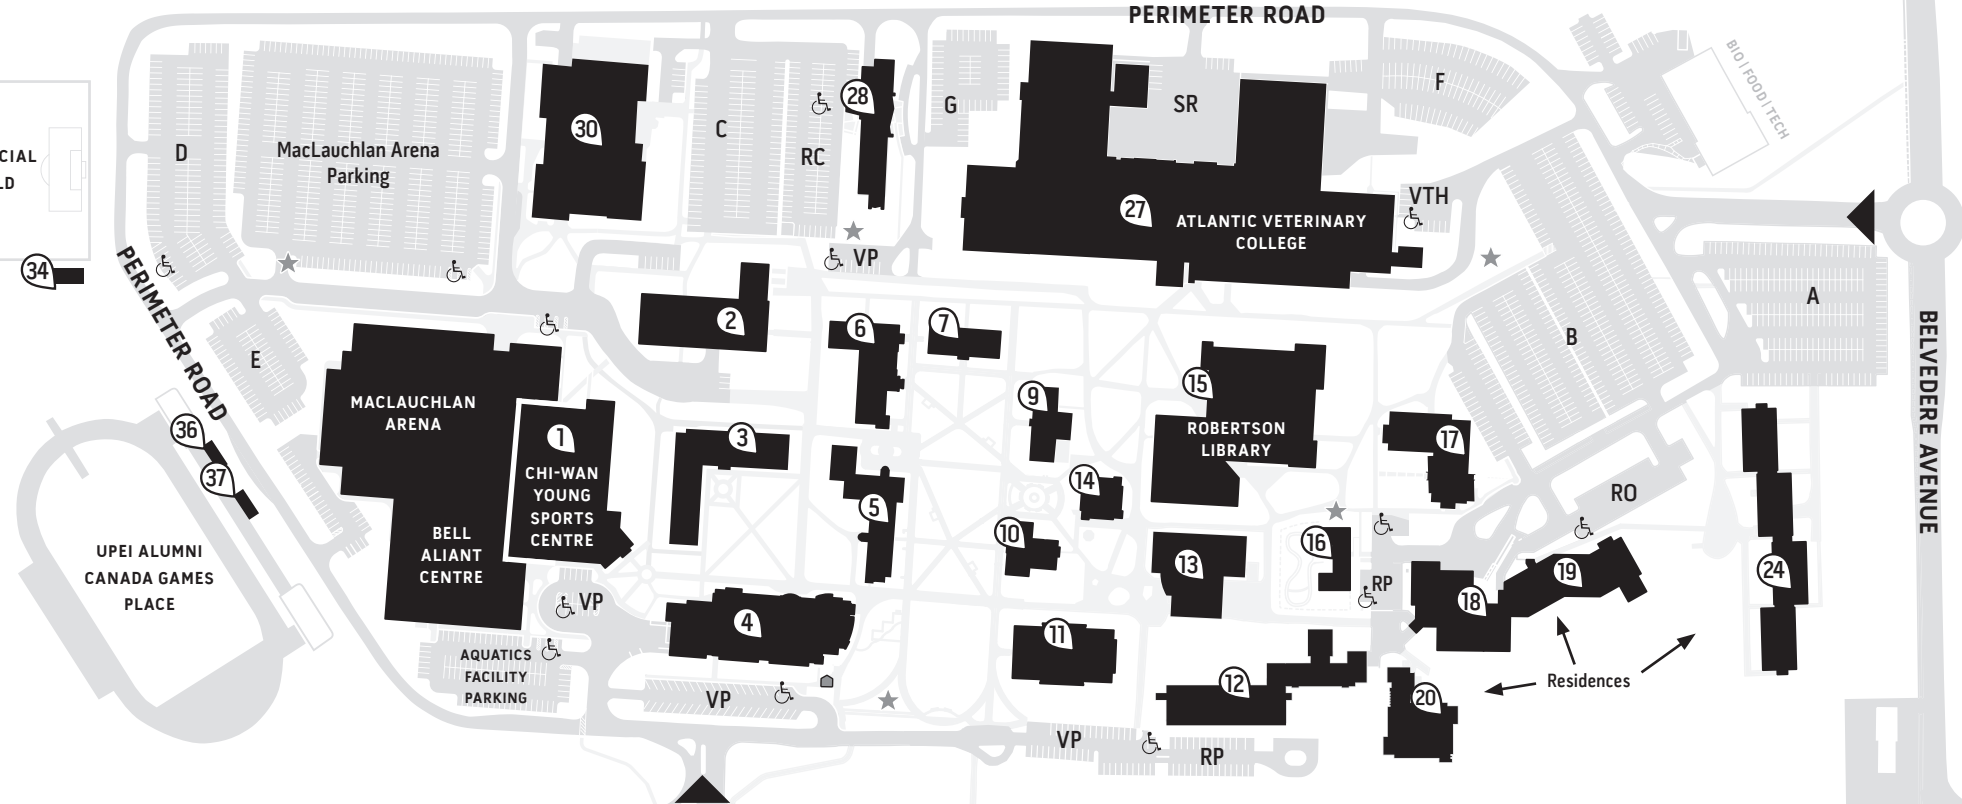

CONFEDERATION TRAIL

UNIVERSITY
of Prince Edward
ISLAND

618 UNIVERSITY
AVENUE

CAMPUS BUILDINGS

- 1 Chi-Wan Young Sports Centre (YSC)
- 2 Central Utility Building (CUB)
- 3 Health Sciences Building (HSB)
- 4 W.A. Murphy Student Centre (MSC)
- 5 SDU Main Building (SDMB)
- 6 Steel Building (SB)
- 7 Dalton Hall (DH)
- 9 Memorial Hall (MH)
- 10 Cass Science Hall (CSH)
- 11 Kelley Memorial Building (KMB)
- 12 Don and Marion McDougall Hall (MCDH)
- 13 Duffy Science Centre (DSC)
- 14 Chaplaincy Centre (CC)
- 15 Robertson Library (RL)
- 16 Daycare Building (DCB)
- 17 K.C. Irving Chemistry Centre (ICC)
- 18 Wanda Wyatt Dining Hall (WDH)
- 19 Bill and Denise Andrew Hall (AH) (Residence)
- 20 Bernardine Hall (BEH) (Residence)
- 24 Blanchard Hall (BLH) (Residence)

PARKING

- A General & Overnight During Winter Months
- B General & Designated
- C Designated
- D General
- E General
- F Designated
- G Designated
- VTH Teaching Hospital Clients
- ♿ Accessible
- RO Residence Only
- VP Visitor Metered (UPEI parking pass not required)
- RP Reserved
- SR Shipping and Receiving
- RC Research Centre

- BUS SHELTER
- EMERGENCY CALL STATION